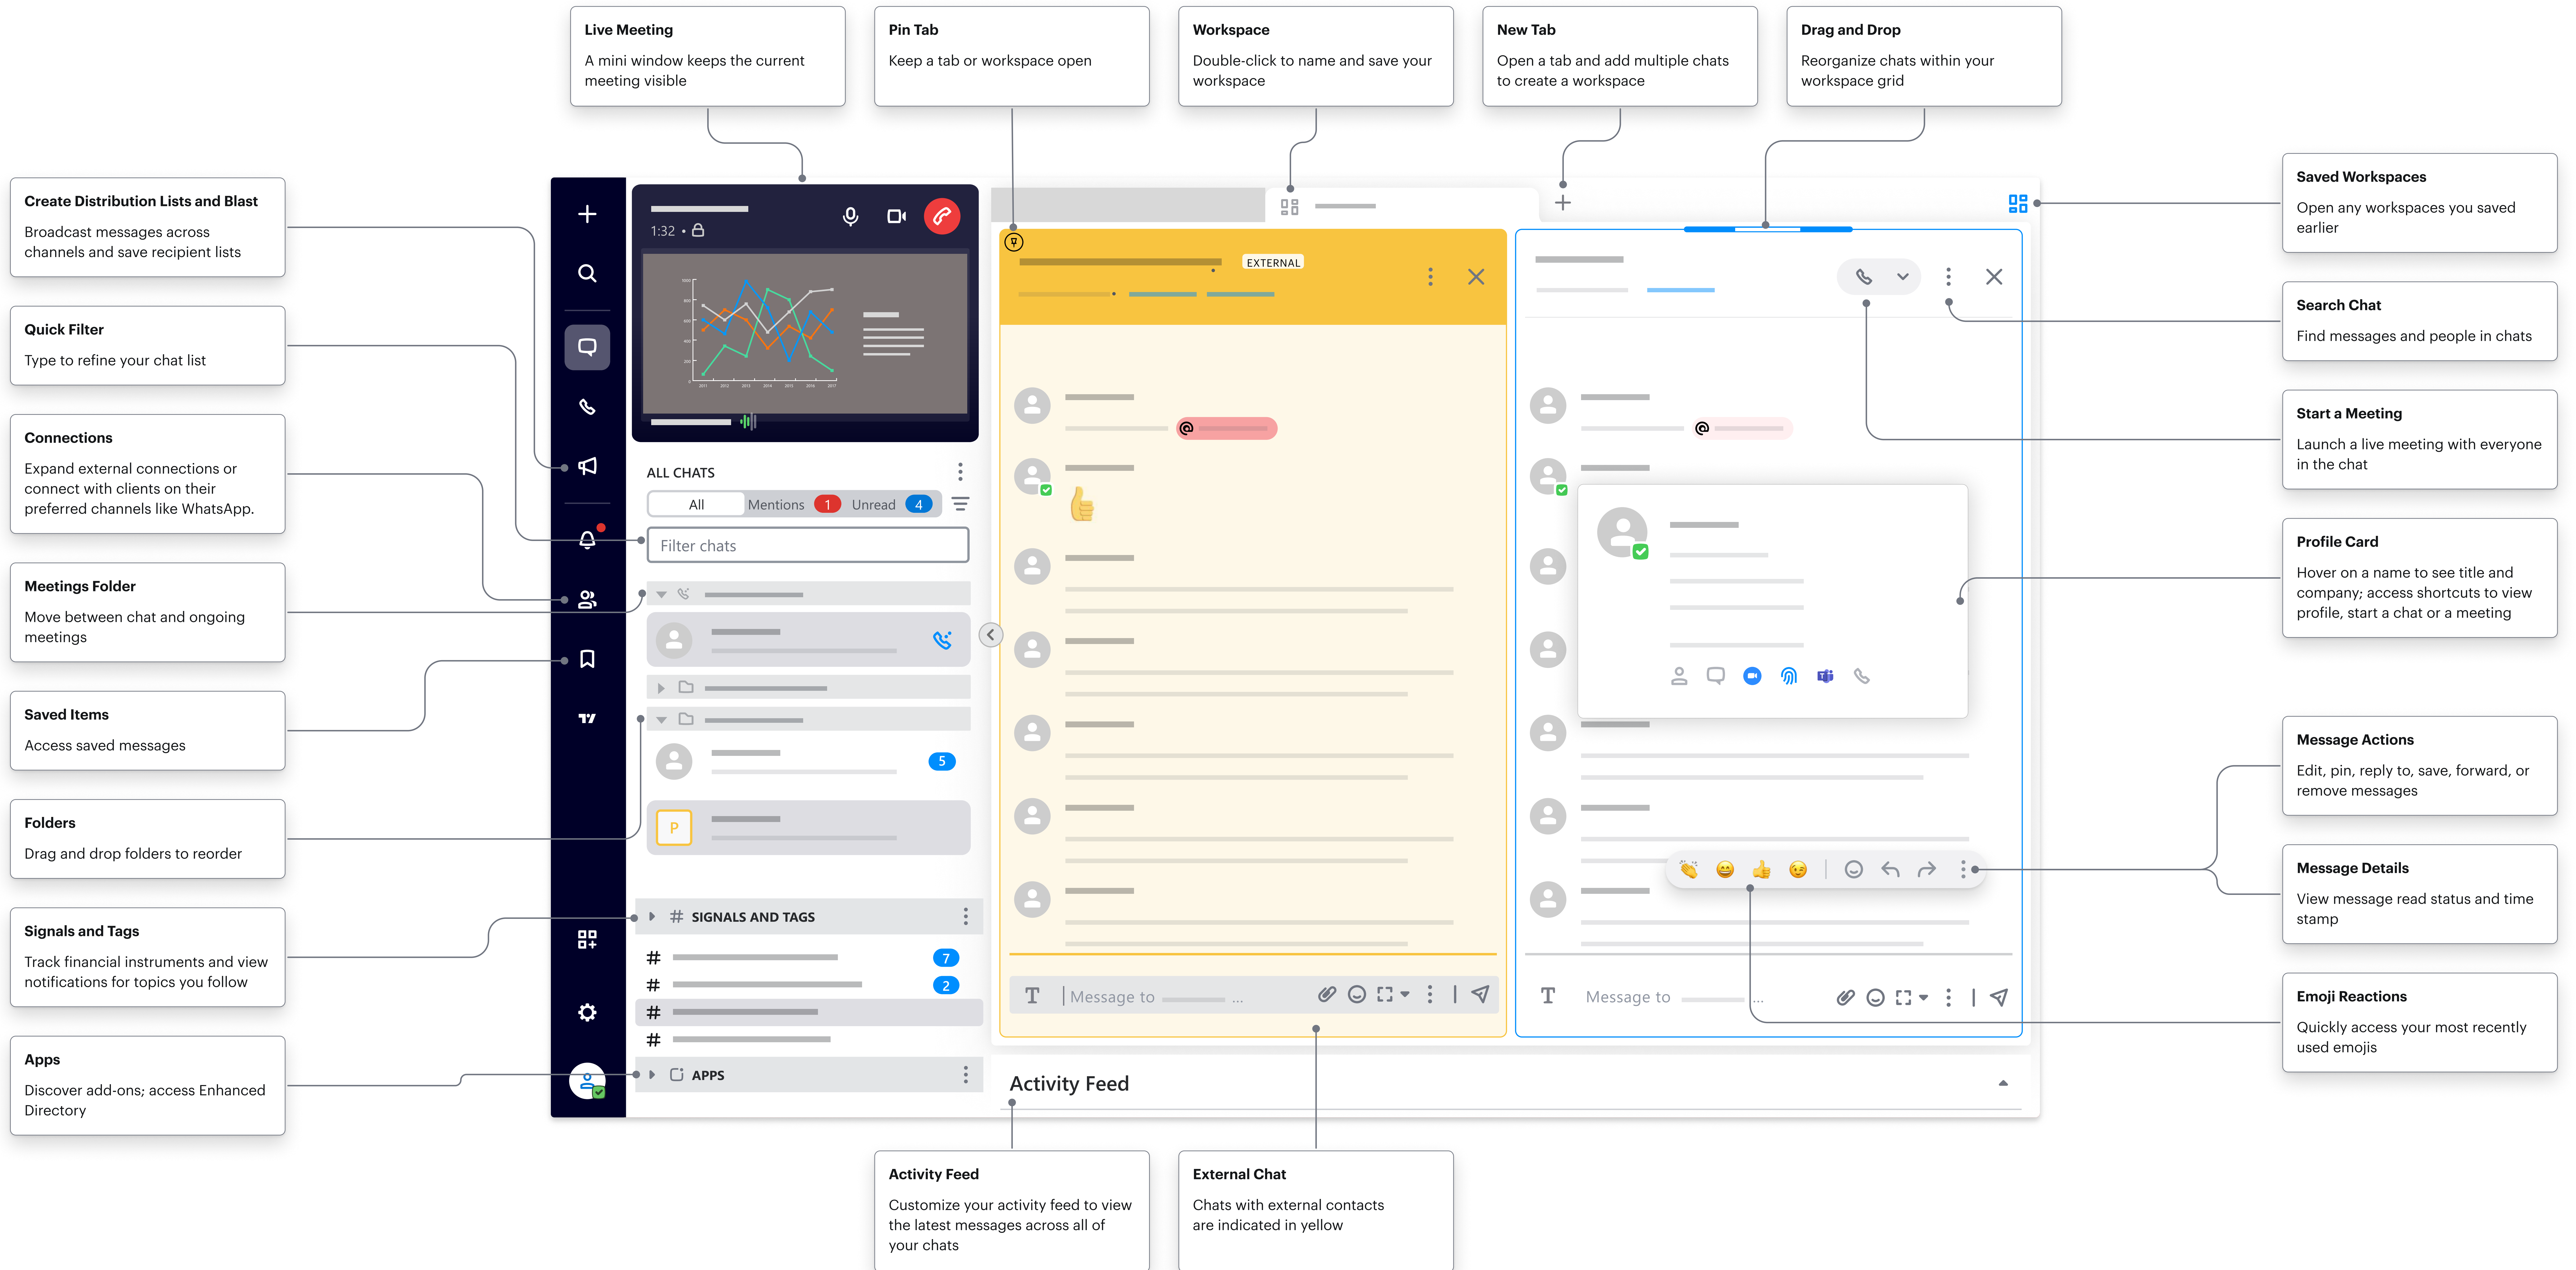

Essential Collaboration User Guide

Essential Collaboration User Guide

Essential Collaboration User Guide

Pop Out or Full Screen
Open a meeting in full screen or a separate window

Screen Share Status
A red alert displays when sharing your screen

Grid View
Show participants in a grid or row

Meeting Members
View meeting participants

Meeting Controls
Turn microphone and camera on or off; share screen; send a message; view participants; and leave meeting

Meeting Data (Line Chart)

Year	Series 1 (Blue)	Series 2 (Orange)	Series 3 (Green)	Series 4 (Grey)
2011	600	500	100	750
2012	450	700	350	600
2013	950	600	250	750
2014	700	350	900	500
2015	200	550	800	700
2016	680	450	250	880
2017	480	700	100	900

Essential Collaboration User Guide