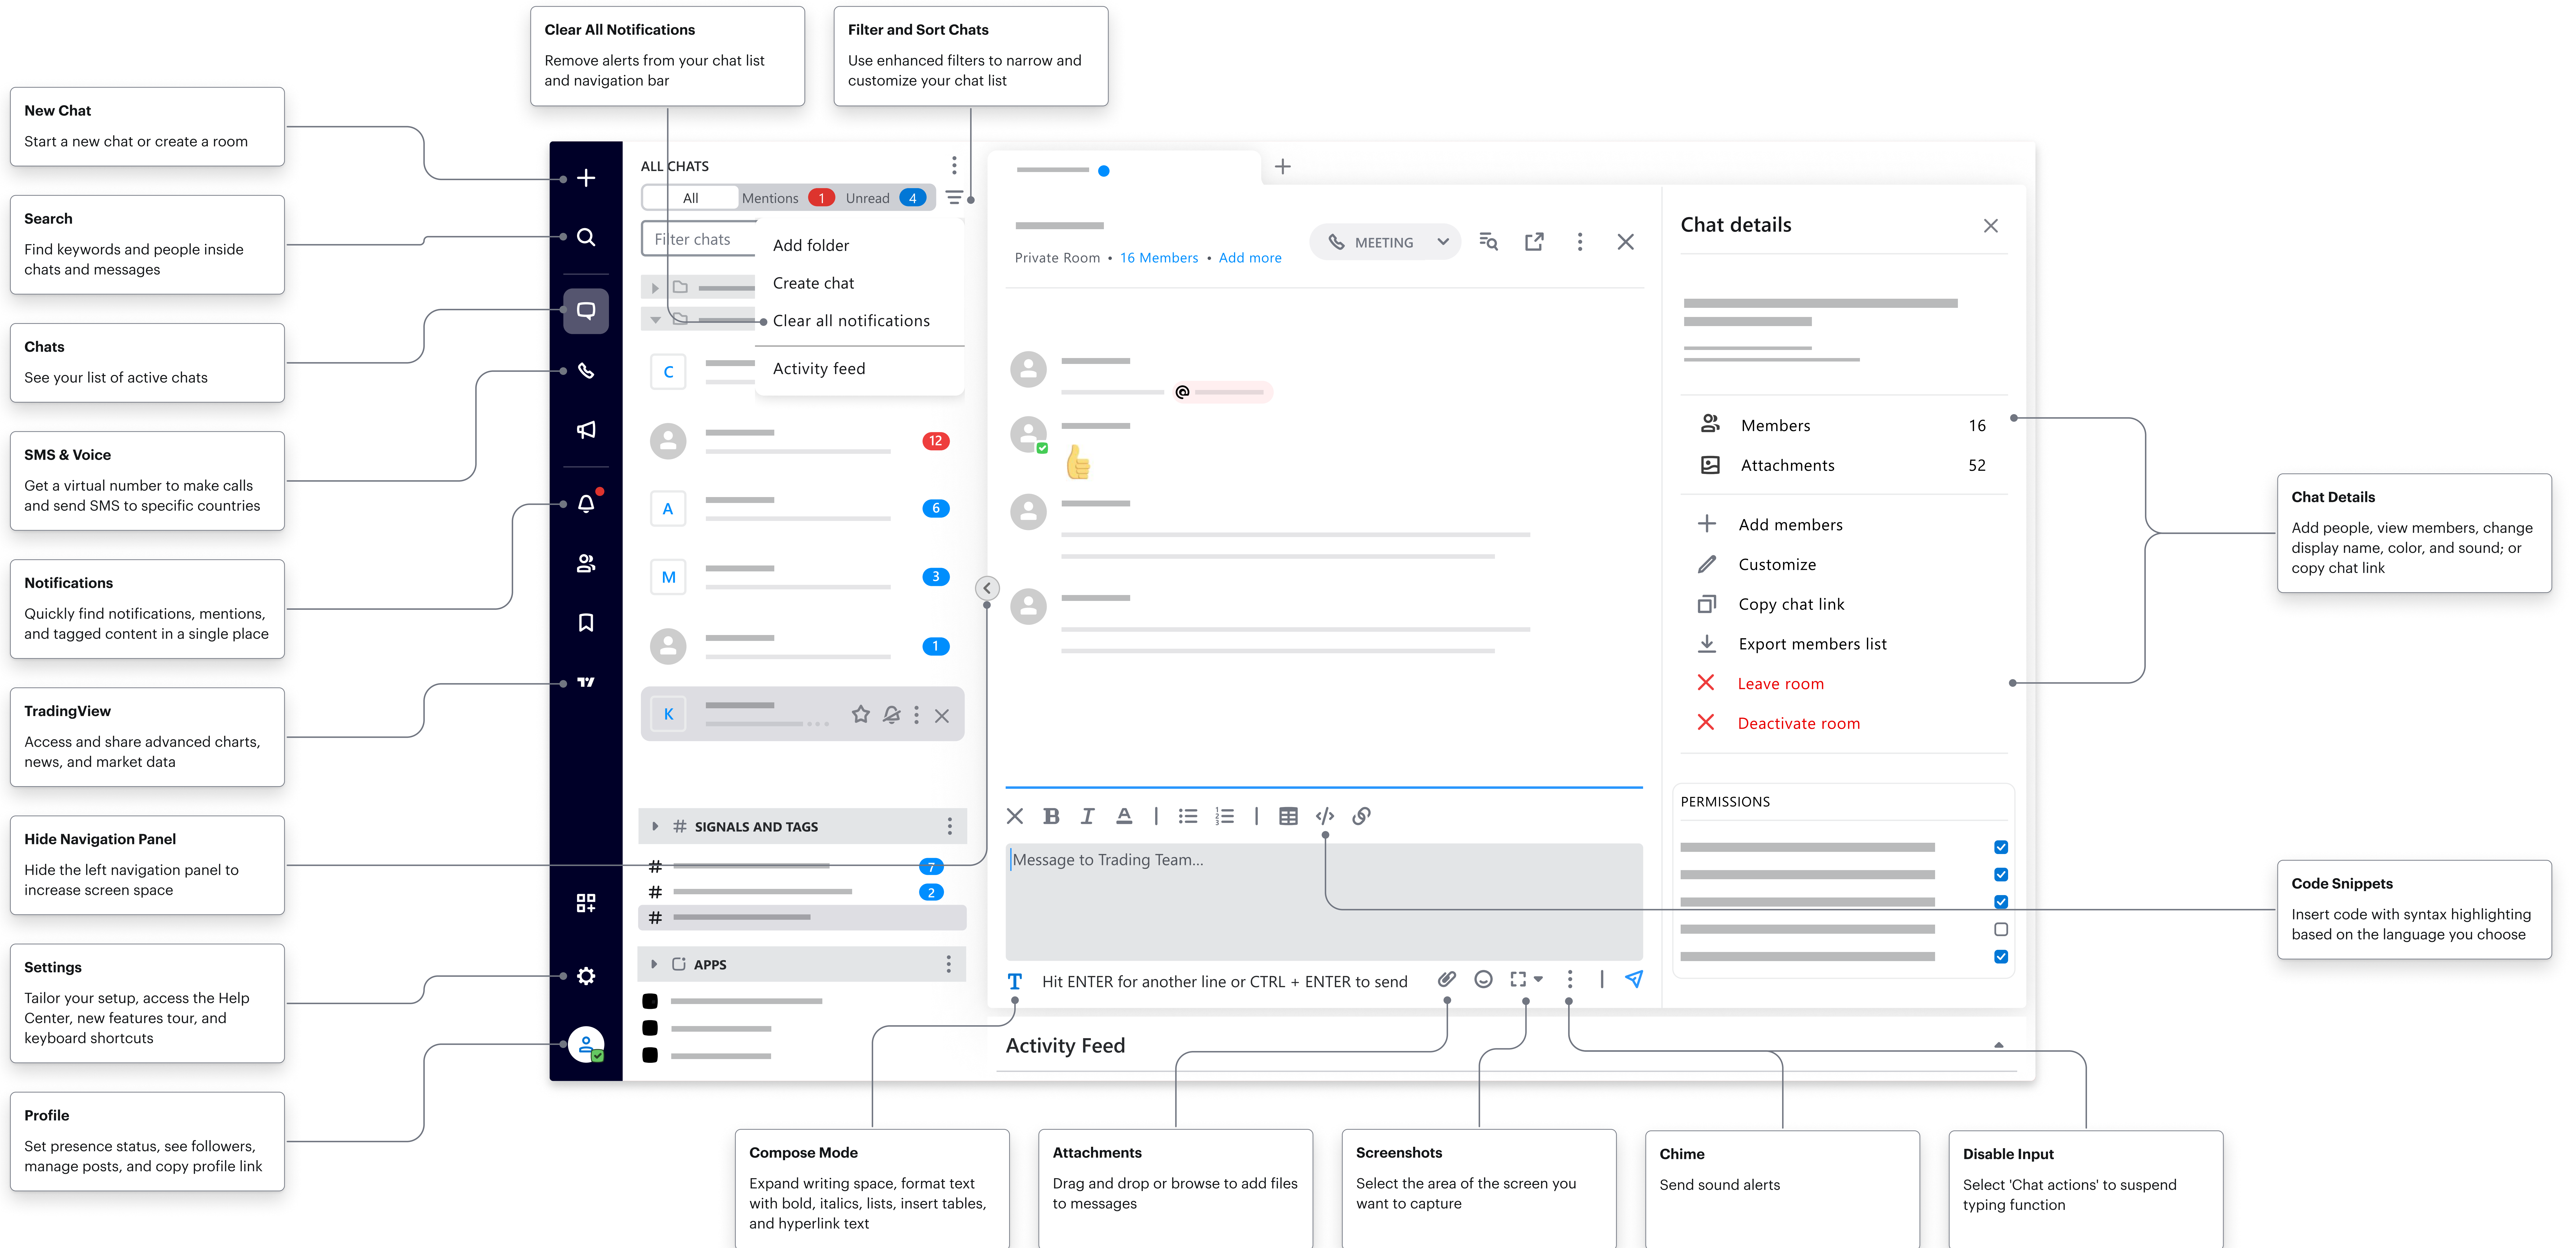

Essential Collaboration User Guide

Essential Collaboration User Guide

Essential Collaboration User Guide

Pop Out or Full Screen
Open a meeting in full screen or a separate window

Screen Share Status
A red alert displays when sharing your screen

Grid View
Show participants in a grid or row

Meeting Members
View meeting participants

Meeting Controls
Turn microphone and camera on or off; share screen; send a message; view participants; and leave meeting

Meeting Data (Line Chart)

Year	Series 1 (Blue)	Series 2 (Orange)	Series 3 (Green)	Series 4 (Grey)
2011	600	500	100	750
2012	450	700	350	600
2013	950	600	250	750
2014	700	350	900	500
2015	200	550	800	700
2016	680	450	250	880
2017	480	700	100	900

Essential Collaboration User Guide